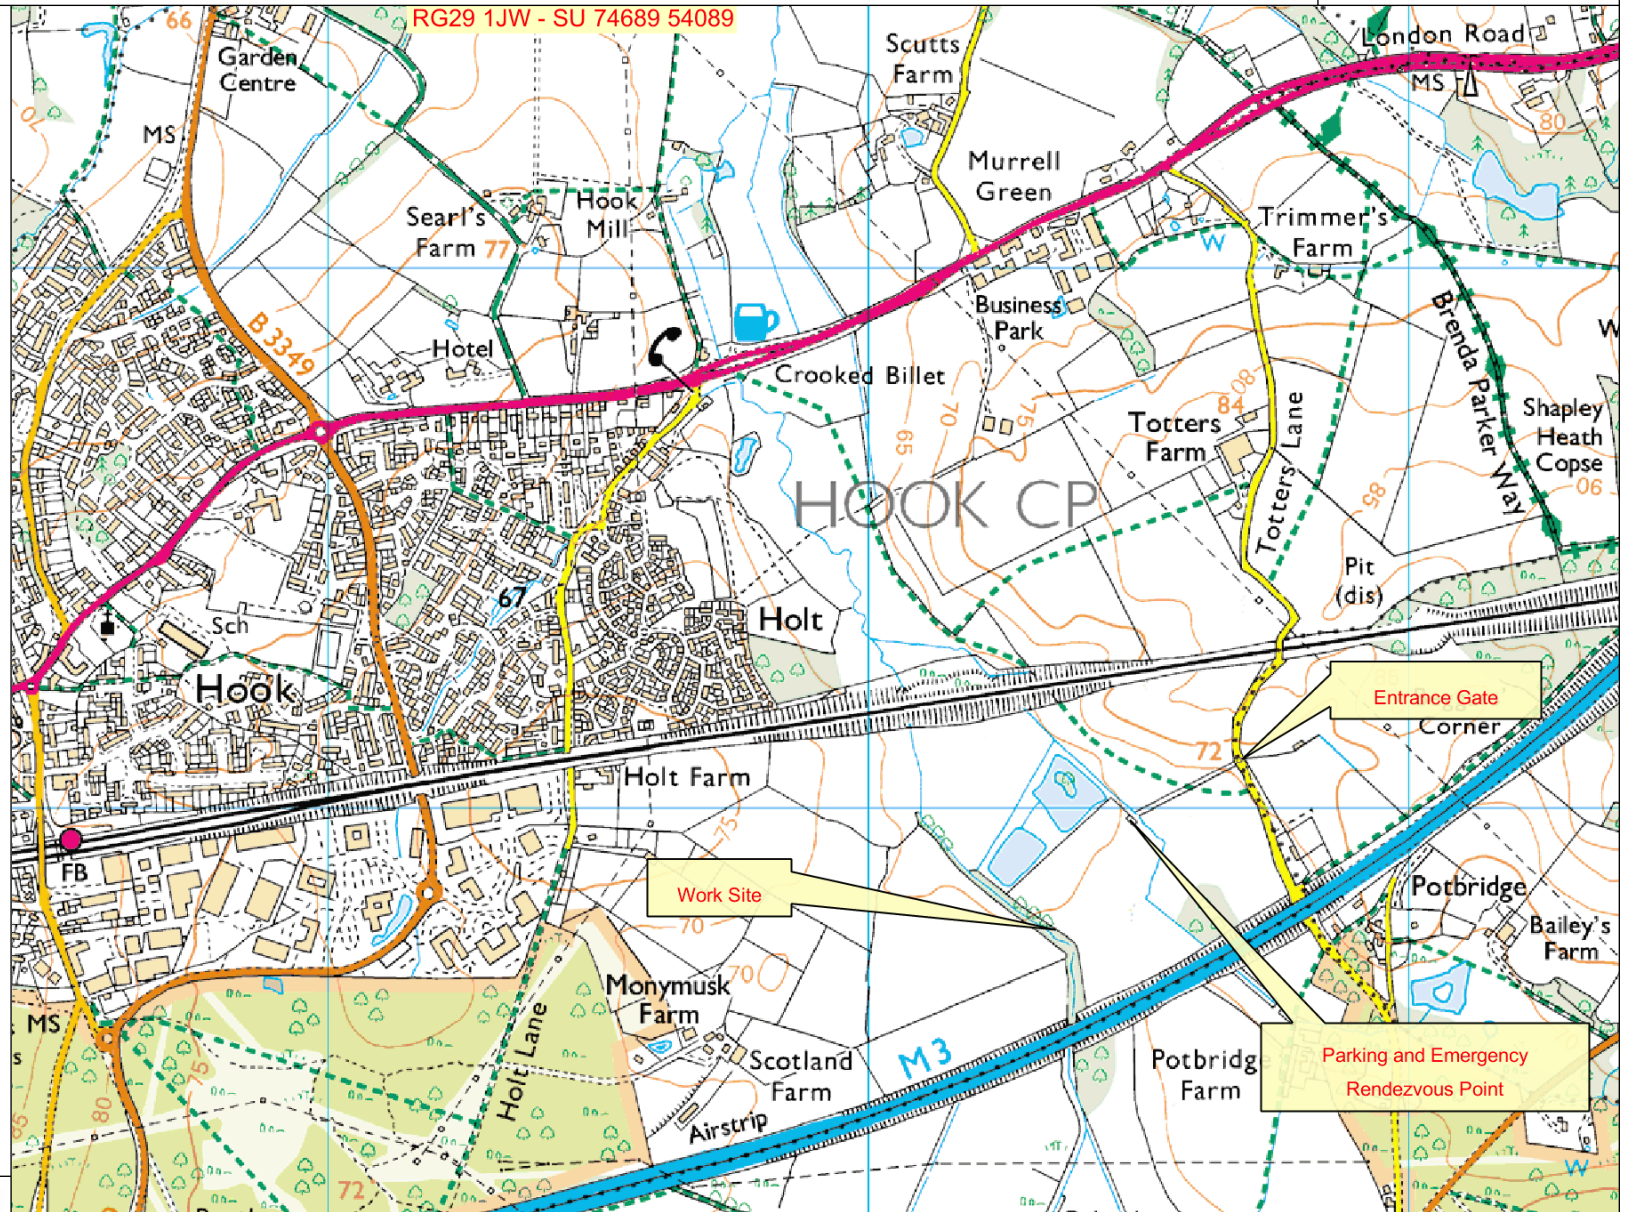

Map2A4 - Site Information Map, River Whitewater, Potbridge

Legend

0 130 260 390 m.

© Crown Copyright and database right 2012. Ordnance Survey licence number 100024198.