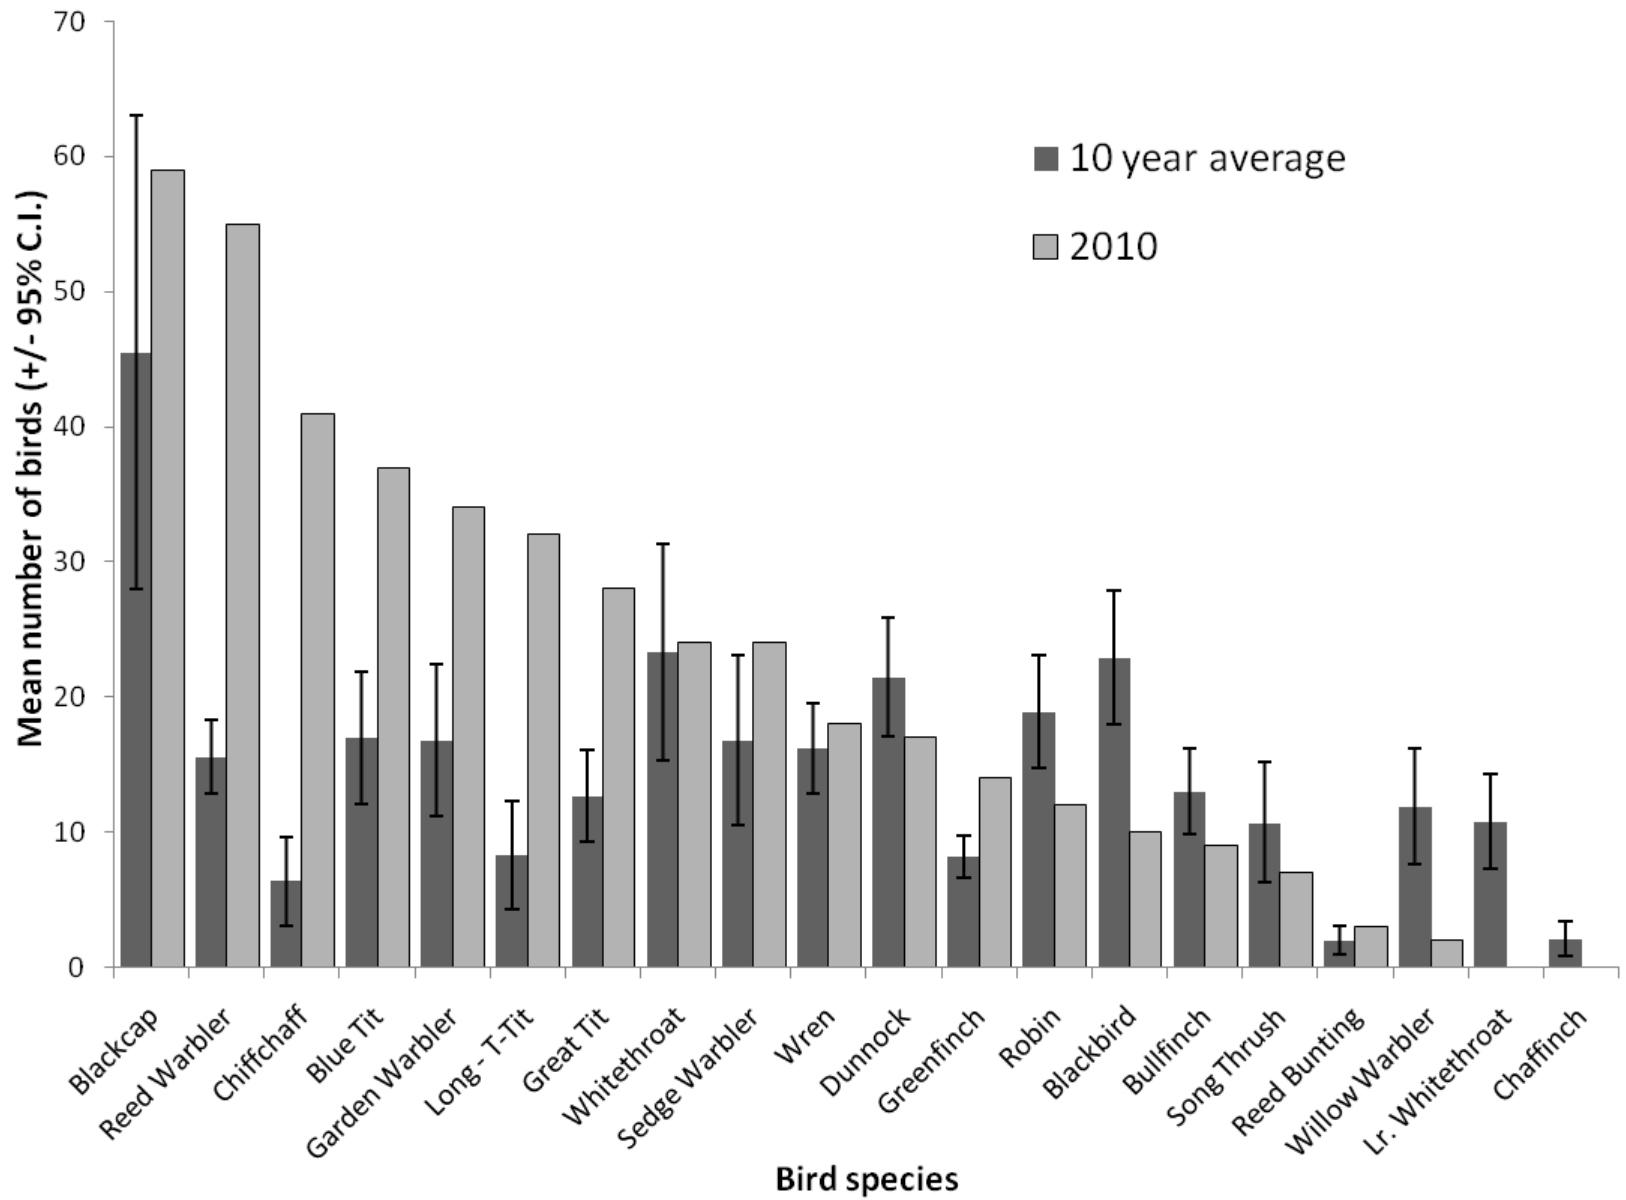

Dinton Pastures Country Park

WBC Countryside Services responsibilities

- 19 sites totalling over 1000 acres
- 16 lakes totalling over 290 acres
 - 4 miles of the River Loddon
 - Over 30 smaller ponds
- 8 lakes managed for angling but all managed for nature conservation

Conservation Management

Reed bed extension 2004

Reed bed extension 2006

Flooding

Safeguarding Fish stocks